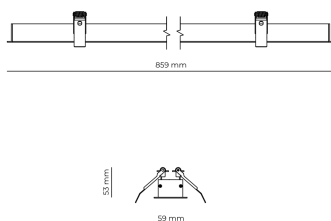

Ripple	3 %
DALI address	1
Standby power	0.50 W
Inrush current	5 A
Inrush time	45 µs
Optical system	Lenses
Optical part material	PMMA
Housing material	Aluminium
Surface finish	Powder coated
Width	59.00 cm
Height	53.00 cm
Length	859.00 cm
Weight	1.00 kg
Service lifetime (L80 B10)	50 000 h
Warranty	5 years

### Dimensions