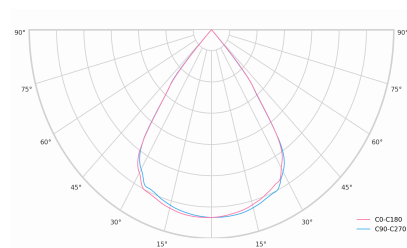

Light distribution