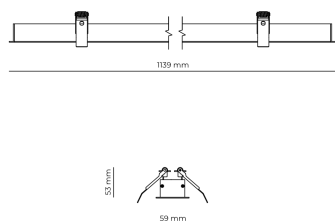

Dimensions