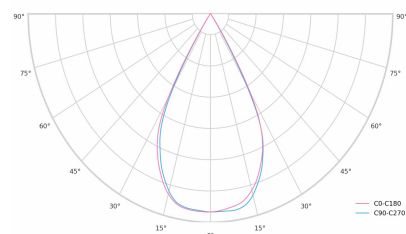

Light distribution