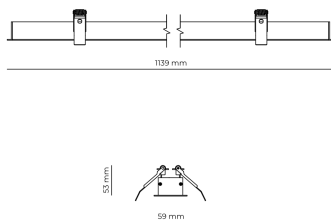

Ripple	3 %
Inrush current	8 A
Inrush time	48 μs
Optical system	Lenses
Optical part material	PMMA
Housing material	Aluminium
Surface finish	Powder coated
Width	59,00 cm
Height	53,00 cm
Length	1,139,00 cm
Weight	1,00 kg
Service lifetime (L80 B10)	50 000 h
Warranty	5 years

### Dimensions