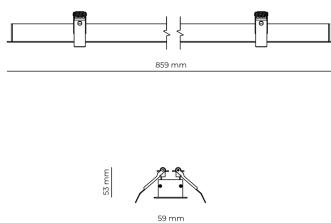

Technical datasheet

WORREC-859-S-840-1-80-WH

Product description

Premium recessed luminaire with precision optics for minimal glare. Ideal for offices, retail spaces and schools where light quality matters. Efficiency up to 141 lm/W, CRI up to 90+, selectable 50° or 80° distribution. Available with DALI control. Lifetime 50,000h, 5-year warranty. Modular sizes 579/859/1139 mm.

LED 220-240 V 50-60 Hz IP20  CE  UGR < 19

Product technical data

Mains voltage	220 - 240V AC, 50/60Hz
Connection method	Screw terminal
Dimming type	Non-dimmable
IP rating	20
Protection class	I
Ambient temperature	0 to +25 °C
Light source	LED
Rated luminous flux	3,585 lm
Connected load	26.43 W
Luminous efficacy	135.6 lm/W

Ripple	3 %
Inrush current	8 A
Inrush time	48 μs
Optical system	Lenses
Optical part material	PMMA
Housing material	Aluminium
Surface finish	Powder coated
Width	59,00 cm
Height	53,00 cm
Length	859,00 cm
Weight	1,00 kg
Service lifetime (L80 B10)	50 000 h
Warranty	5 years

Dimensions

Light distribution