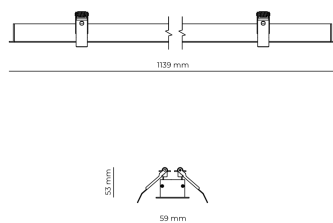

Ripple	3 %
Inrush current	8 A
Inrush time	48 μs
Optical system	Lenses
Optical part material	PMMA
Housing material	Aluminium
Surface finish	Powder coated
Width	59,00 cm
Height	53,00 cm
Length	1,139,00 cm
Weight	1,00 kg
Service lifetime (L80 B10)	50 000 h
Warranty	5 years

### Dimensions