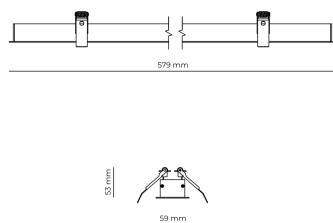

Technical datasheet

WORREC-579-S-840-1-80-BL

Product description

Premium recessed luminaire with precision optics for minimal glare. Ideal for offices, retail spaces and schools where light quality matters. Efficiency up to 141 lm/W, CRI up to 90+, selectable 50° or 80° distribution. Available with DALI control. Lifetime 50,000h, 5-year warranty. Modular sizes 579/859/1139 mm.

LED 220-240 V 50-60 Hz IP20  CE  UGR < 19

Product technical data

Mains voltage	220 - 240V AC, 50/60Hz
Connection method	Screw terminal
Dimming type	Non-dimmable
IP rating	20
Protection class	I
Ambient temperature	0 to +25 °C
Light source	LED
Rated luminous flux	2,390 lm
Connected load	17.99 W
Luminous efficacy	132.9 lm/W

Ripple	3 %
Inrush current	8 A
Inrush time	48 μs
Optical system	Lenses
Optical part material	PMMA
Housing material	Aluminium
Surface finish	Powder coated
Width	59,00 cm
Height	53,00 cm
Length	579,00 cm
Weight	1,00 kg
Service lifetime (L80 B10)	50 000 h
Warranty	5 years

Dimensions

Light distribution