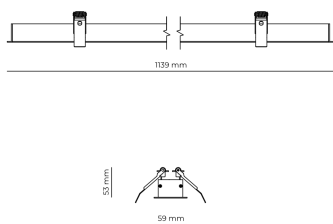

### Product technical data

Mains voltage	220 - 240V AC, 50/60Hz	Ripple	3 %
Connection method	Screw terminal	Inrush current	8 A
Dimming type	Non-dimmable	Inrush time	48 μs
IP rating	20	Optical system	Lenses
Protection class	I	Optical part material	PMMA
Ambient temperature	0 to +25 °C	Housing material	Aluminium
Light source	LED	Surface finish	Powder coated
Rated luminous flux	4,388 lm	Width	59.00 cm
Connected load	32.89 W	Height	53.00 cm
Luminous efficacy	133.4 lm/W	Length	1,139.00 cm
		Weight	1.00 kg
		Service lifetime (L80 B10)	50 000 h
		Warranty	5 years

### Dimensions