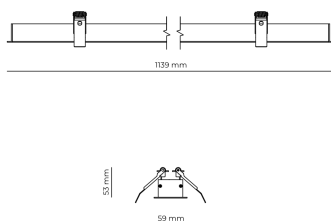

Ripple	3 %
DALI address	1
Standby power	0.50 W
Inrush current	5 A
Inrush time	45 µs
Optical system	Lenses
Optical part material	PMMA
Housing material	Aluminium
Surface finish	Powder coated
Width	59.00 cm
Height	53.00 cm
Length	1,139.00 cm
Weight	1.00 kg
Service lifetime (L80 B10)	50 000 h
Warranty	5 years

### Dimensions