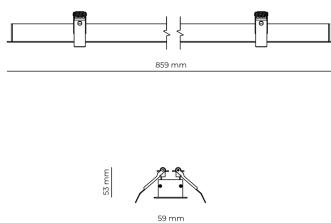

Technical datasheet

WORREC-859-S-930-1-80-WH

Product description

Premium recessed luminaire with precision optics for minimal glare. Ideal for offices, retail spaces and schools where light quality matters. Efficiency up to 141 lm/W, CRI up to 90+, selectable 50° or 80° distribution. Available with DALI control. Lifetime 50,000h, 5-year warranty. Modular sizes 579/859/1139 mm.

LED 220-240 V 50-60 Hz IP20    UGR < 19

Product technical data

Mains voltage	220 - 240V AC, 50/60Hz
Connection method	Screw terminal
Dimming type	Non-dimmable
IP rating	20
Protection class	I
Ambient temperature	0 to +25 °C
Light source	LED
Rated luminous flux	2,558 lm
Connected load	23.29 W
Luminous efficacy	109.8 lm/W

Ripple	3 %
Inrush current	8 A
Inrush time	48 μs
Optical system	Lenses
Optical part material	PMMA
Housing material	Aluminium
Surface finish	Powder coated
Width	59.00 cm
Height	53.00 cm
Length	859.00 cm
Weight	1.00 kg
Service lifetime (L80 B10)	50 000 h
Warranty	5 years

Dimensions

Light distribution