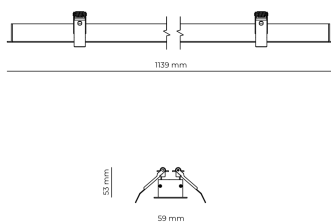

Technical datasheet

WORREC-1139-S-930-1-80-BL

Product description

Premium recessed luminaire with precision optics for minimal glare. Ideal for offices, retail spaces and schools where light quality matters. Efficiency up to 141 lm/W, CRI up to 90+, selectable 50° or 80° distribution. Available with DALI control. Lifetime 50,000h, 5-year warranty. Modular sizes 579/859/1139 mm.

LED 220-240 V 50-60 Hz IP20  CE  UGR < 19

Product technical data

| | |
|---------------------|------------------------|
| Mains voltage | 220 - 240V AC, 50/60Hz |
| Connection method | Screw terminal |
| Dimming type | Non-dimmable |
| IP rating | 20 |
| Protection class | I |
| Ambient temperature | 0 to +25 °C |
| Light source | LED |
| Rated luminous flux | 3,211 lm |
| Connected load | 28.82 W |
| Luminous efficacy | 111.4 lm/W |

| | |
|----------------------------|---------------|
| Ripple | 3 % |
| Inrush current | 8 A |
| Inrush time | 48 μs |
| Optical system | Lenses |
| Optical part material | PMMA |
| Housing material | Aluminium |
| Surface finish | Powder coated |
| Width | 59,00 cm |
| Height | 53,00 cm |
| Length | 1,139,00 cm |
| Weight | 1,00 kg |
| Service lifetime (L80 B10) | 50 000 h |
| Warranty | 5 years |

Dimensions

Light distribution