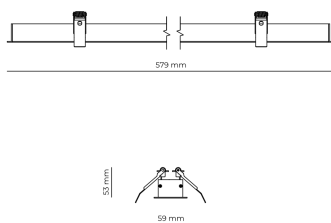

Ripple	3 %
Inrush current	8 A
Inrush time	48 μs
Optical system	Lenses
Optical part material	PMMA
Housing material	Aluminium
Surface finish	Powder coated
Width	59,00 cm
Height	53,00 cm
Length	579,00 cm
Weight	1,00 kg
Service lifetime (L80 B10)	50 000 h
Warranty	5 years

### Dimensions