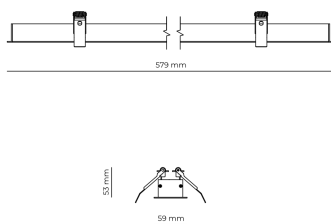

Technical datasheet

WORREC-579-S-930-1-50-WH

Product description

Premium recessed luminaire with precision optics for minimal glare. Ideal for offices, retail spaces and schools where light quality matters. Efficiency up to 141 lm/W, CRI up to 90+, selectable 50° or 80° distribution. Available with DALI control. Lifetime 50,000h, 5-year warranty. Modular sizes 579/859/1139 mm.

LED 220-240 V 50-60 Hz IP20  CE  UGR < 19

Product technical data

Mains voltage	220 - 240V AC, 50/60Hz
Connection method	Screw terminal
Dimming type	Non-dimmable
IP rating	20
Protection class	I
Ambient temperature	0 to +25 °C
Light source	LED
Rated luminous flux	1,662 lm
Connected load	15.90 W
Luminous efficacy	104.5 lm/W

Ripple	3 %
Inrush current	8 A
Inrush time	48 μs
Optical system	Lenses
Optical part material	PMMA
Housing material	Aluminium
Surface finish	Powder coated
Width	59.00 cm
Height	53.00 cm
Length	579.00 cm
Weight	1.00 kg
Service lifetime (L80 B10)	50 000 h
Warranty	5 years

Dimensions

Light distribution