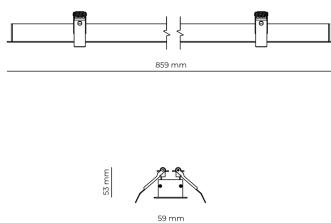

Ripple	3 %
Inrush current	8 A
Inrush time	48 μs
Optical system	Lenses
Optical part material	PMMA
Housing material	Aluminium
Surface finish	Powder coated
Width	59,00 cm
Height	53,00 cm
Length	859,00 cm
Weight	1,00 kg
Service lifetime (L80 B10)	50 000 h
Warranty	5 years

### Dimensions