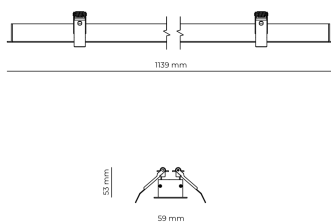

Technical datasheet

WORREC-1139-S-830-1-80-BL

Product description

Premium recessed luminaire with precision optics for minimal glare. Ideal for offices, retail spaces and schools where light quality matters. Efficiency up to 141 lm/W, CRI up to 90+, selectable 50° or 80° distribution. Available with DALI control. Lifetime 50,000h, 5-year warranty. Modular sizes 579/859/1139 mm.

LED 220-240 V 50-60 Hz IP20  CE  UGR < 19

Product technical data

Mains voltage	220 - 240V AC, 50/60Hz
Connection method	Screw terminal
Dimming type	Non-dimmable
IP rating	20
Protection class	I
Ambient temperature	0 to +25 °C
Light source	LED
Rated luminous flux	4,287 lm
Connected load	32.89 W
Luminous efficacy	130.3 lm/W

Ripple	3 %
Inrush current	8 A
Inrush time	48 μs
Optical system	Lenses
Optical part material	PMMA
Housing material	Aluminium
Surface finish	Powder coated
Width	59,00 cm
Height	53,00 cm
Length	1,139,00 cm
Weight	1,00 kg
Service lifetime (L80 B10)	50 000 h
Warranty	5 years

Dimensions

Light distribution