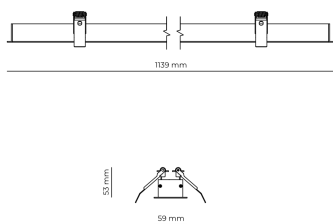

Technical datasheet

WORREC-1139-S-830-1-80-BL

Product description

Premium recessed luminaire with precision optics for minimal glare. Ideal for offices, retail spaces and schools where light quality matters. Efficiency up to 141 lm/W, CRI up to 90+, selectable 50° or 80° distribution. Available with DALI control. Lifetime 50,000h, 5-year warranty. Modular sizes 579/859/1139 mm.

LED 220-240 V 50-60 Hz IP20  CE  UGR < 19

Product technical data

Mains voltage	220 - 240V AC, 50/60Hz
Connection method	Screw terminal
Dimming type	Non-dimmable
IP rating	20
Protection class	I
Ambient temperature	0 to +25 °C
Light source	LED
Rated luminous flux	4,287 lm
Connected load	32.89 W
Luminous efficacy	130.3 lm/W

Ripple	3 %
Inrush current	8 A
Inrush time	48 μs
Optical system	Lenses
Optical part material	PMMA
Housing material	Aluminium
Surface finish	Powder coated
Width	59.00 cm
Height	53.00 cm
Length	1,139.00 cm
Weight	1.00 kg
Service lifetime (L80 B10)	50 000 h
Warranty	5 years

Dimensions

Light distribution