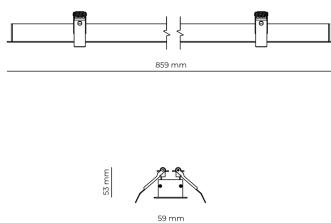

Technical datasheet

WORREC-859-S-830-1-80-BL

Product description

Premium recessed luminaire with precision optics for minimal glare. Ideal for offices, retail spaces and schools where light quality matters. Efficiency up to 141 lm/W, CRI up to 90+, selectable 50° or 80° distribution. Available with DALI control. Lifetime 50,000h, 5-year warranty. Modular sizes 579/859/1139 mm.

LED 220-240 V 50-60 Hz IP20  CE  UGR < 19

Product technical data

Mains voltage	220 - 240V AC, 50/60Hz
Connection method	Screw terminal
Dimming type	Non-dimmable
IP rating	20
Protection class	I
Ambient temperature	0 to +25 °C
Light source	LED
Rated luminous flux	3,412 lm
Connected load	26.43 W
Luminous efficacy	129.1 lm/W

Ripple	3 %
Inrush current	8 A
Inrush time	48 μs
Optical system	Lenses
Optical part material	PMMA
Housing material	Aluminium
Surface finish	Powder coated
Width	59,00 cm
Height	53,00 cm
Length	859,00 cm
Weight	1,00 kg
Service lifetime (L80 B10)	50 000 h
Warranty	5 years

Dimensions

Light distribution