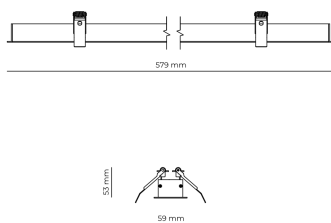

Technical datasheet

WORREC-579-S-830-1-80-BL

Product description

Premium recessed luminaire with precision optics for minimal glare. Ideal for offices, retail spaces and schools where light quality matters. Efficiency up to 141 lm/W, CRI up to 90+, selectable 50° or 80° distribution. Available with DALI control. Lifetime 50,000h, 5-year warranty. Modular sizes 579/859/1139 mm.

LED 220-240 V 50-60 Hz IP20  CE  UGR < 19

Product technical data

Mains voltage	220 - 240V AC, 50/60Hz
Connection method	Screw terminal
Dimming type	Non-dimmable
IP rating	20
Protection class	I
Ambient temperature	0 to +25 °C
Light source	LED
Rated luminous flux	2,274 lm
Connected load	17.99 W
Luminous efficacy	126.4 lm/W

Ripple	3 %
Inrush current	8 A
Inrush time	48 μs
Optical system	Lenses
Optical part material	PMMA
Housing material	Aluminium
Surface finish	Powder coated
Width	59,00 cm
Height	53,00 cm
Length	579,00 cm
Weight	1,00 kg
Service lifetime (L80 B10)	50 000 h
Warranty	5 years

Dimensions

Light distribution