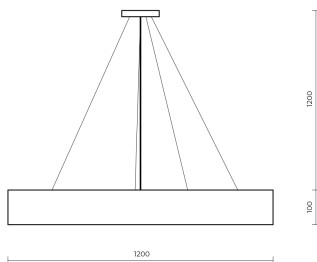

Dimensions