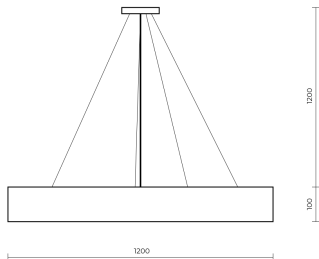

Dimensions