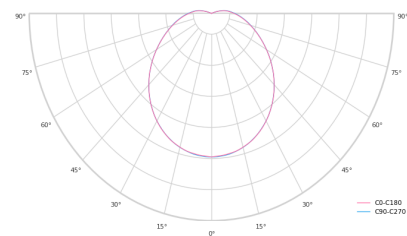

Optical system	Diffuser
Optical part material	PC
Housing material	Steel
Surface finish	Powder coated
Height	100.00 cm
Diameter	1,200.00 cm
Weight	15.80 kg
Service lifetime (L80 B10)	50 000 h
Warranty	5 years

Dimensions

Light distribution

Available cable colors