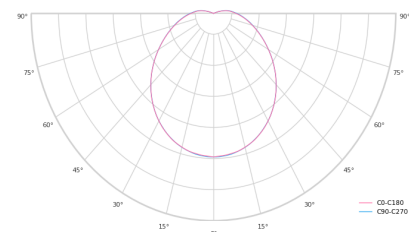

Light distribution