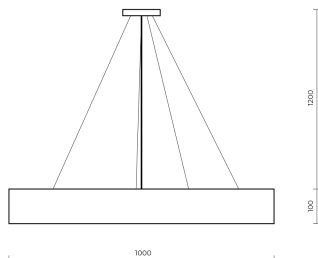

### Product description

Stanley Suspended is a large pendant LED luminaire with high-quality LED source with 50,000 hours lifetime. Available in 5 sizes (500-1200mm), color temperature 4000K with CRI 80+. Pendant mounting with DALI control option available. Wide range of cable colors. High luminous flux up to 12,169 lm. Ideal for offices and large commercial spaces. 5-year warranty.

### Dimensions