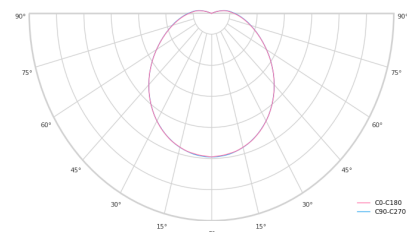

Optical system	Diffuser
Optical part material	PC
Housing material	Steel
Surface finish	Powder coated
Height	100.00 cm
Diameter	1,000.00 cm
Weight	11.80 kg
Service lifetime (L80 B10)	50 000 h
Warranty	5 years

Dimensions

Light distribution

Available cable colors