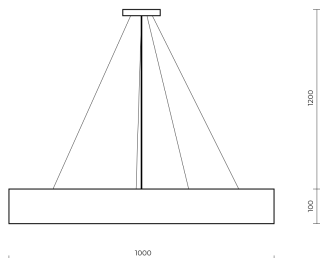

Dimensions