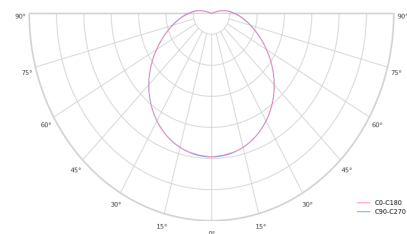

Optical system	Diffuser
Optical part material	PC
Housing material	Steel
Surface finish	Powder coated
Height	100.00 cm
Diameter	1,000.00 cm
Weight	11.80 kg
Service lifetime (L80 B10)	50 000 h
Warranty	5 years

Dimensions

Light distribution

Available cable colors