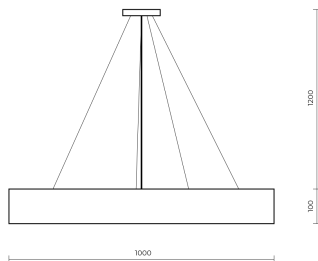

Dimensions