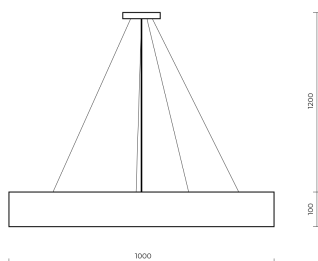

Dimensions