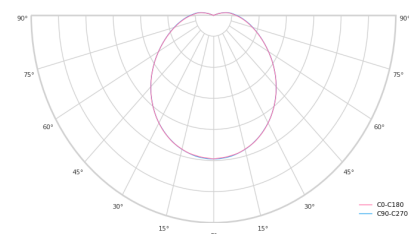

Optical system	Diffuser
Optical part material	PC
Housing material	Steel
Surface finish	Powder coated
Height	100.00 cm
Diameter	1,000.00 cm
Weight	11.80 kg
Service lifetime (L80 B10)	50 000 h
Warranty	5 years

Dimensions

Light distribution

Available cable colors