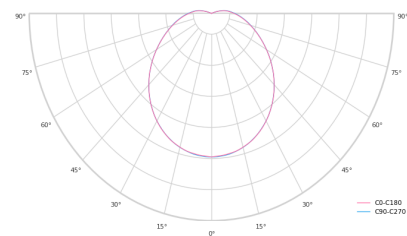

Light distribution