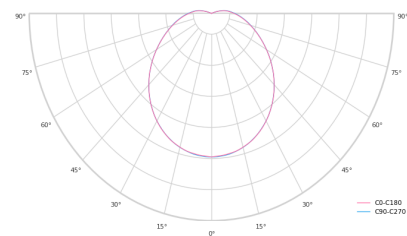

Optical system	Diffuser
Optical part material	PC
Housing material	Steel
Surface finish	Powder coated
Height	100.00 cm
Diameter	800.00 cm
Weight	9.00 kg
Service lifetime (L80 B10)	50 000 h
Warranty	5 years

Dimensions

Light distribution

Available cable colors