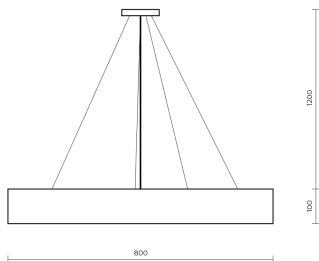

Dimensions