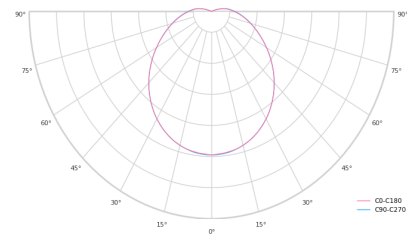

Light distribution