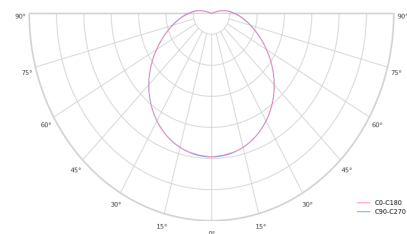

Light distribution