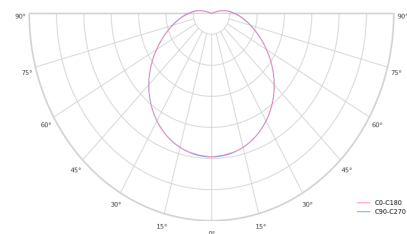

LED 220-240 V IP20   CCT CRI
 50-60Hz 4000 k 80+

Product technical data

Mains voltage	220 - 240V AC, 50/60Hz
Connection method	Plug-in terminal
Dimming type	DALI
IP rating	20
Protection class	I
Ambient temperature	0 to +25 °C
Light source	LED
Colour temperature	4000k
Color rendering index	80
Rated luminous flux	5,476 lm
Connected load	72.00 W
Luminous efficacy	76.1 lm/W

Optical system	Diffuser
Optical part material	PC
Housing material	Steel
Surface finish	Powder coated
Height	100.00 cm
Diameter	600.00 cm
Weight	4.80 kg
Service lifetime (L80 B10)	50 000 h
Warranty	5 years

Dimensions

Light distribution

Available cable colors