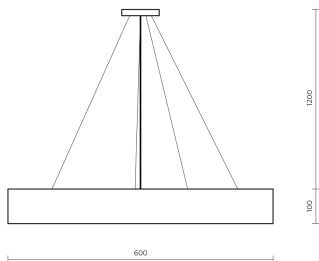

Dimensions