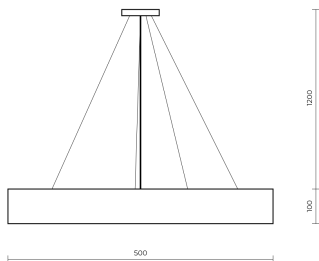

Dimensions