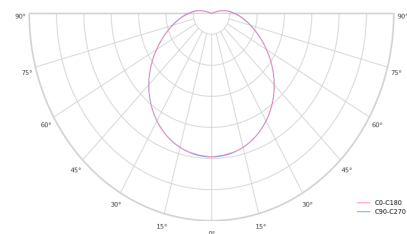

Optical system	Diffuser
Optical part material	PC
Housing material	Steel
Surface finish	Powder coated
Height	100.00 cm
Diameter	500.00 cm
Weight	4.30 kg
Service lifetime (L80 B10)	50 000 h
Warranty	5 years

Dimensions

Light distribution

Available cable colors