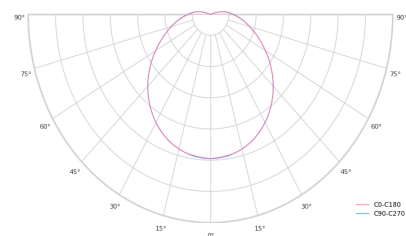

Optical system	Diffuser
Optical part material	PC
Housing material	Steel
Surface finish	Powder coated
Height	100.00 cm
Diameter	500.00 cm
Weight	4.30 kg
Service lifetime (L80 B10)	50 000 h
Warranty	5 years

Dimensions

Light distribution

Available cable colors