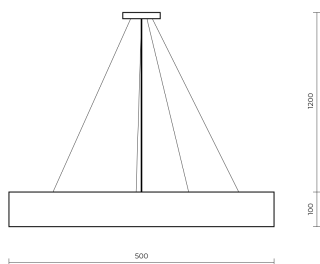

Dimensions