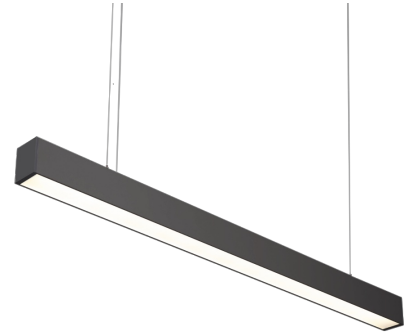

Technical datasheet

BASICSUS-1500-840-2-PD-BL

Product description

Basic linear led luminaire for offices, meeting rooms, corridors and households.

LED 220-240 V 50-60 Hz **IP20**   **CCT 4000 k** **CRI 80+**

Optical system	Lenses
Optical part material	PC
Housing material	Aluminium
Surface finish	Powder coated
Width	50.00 cm
Height	70.00 cm
Length	1,500.00 cm
Weight	2.00 kg
Service lifetime (L80 B30)	50 000 h
Warranty	3 years

Dimensions

l 1500 mm
 w 50 mm
 h 73 mm

Light distribution