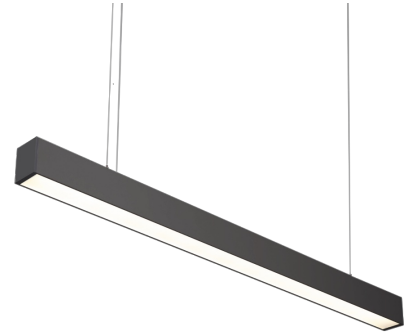

Technical datasheet

BASICSUS-1500-840-1-PD-BL

Product description

Basic linear led luminaire for offices, meeting rooms, corridors and households.

LED 220-240 V 50-60 Hz **IP20**   **CCT 4000 k** **CRI 80+**

| | |
|----------------------------|---------------|
| Optical system | Lenses |
| Optical part material | PC |
| Housing material | Aluminium |
| Surface finish | Powder coated |
| Width | 50.00 cm |
| Height | 70.00 cm |
| Length | 1,500.00 cm |
| Weight | 2.00 kg |
| Service lifetime (L80 B30) | 50 000 h |
| Warranty | 3 years |

Dimensions

l 1500 mm
 w 50 mm
 h 73 mm

Light distribution