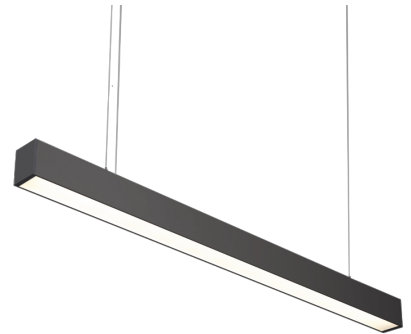

## BASICSUS-1500-840-1-PD-BL

### Product description

Basic linear led luminaire for offices, meeting rooms, corridors and households.

**LED** 220-240 V 50-60 Hz **IP20**  **CE** **CCT 4000 k** **CRI 80+**

Optical system	Lenses
Optical part material	PC
Housing material	Aluminium
Surface finish	Powder coated
Width	50.00 cm
Height	70.00 cm
Length	1,500.00 cm
Weight	2.00 kg
Service lifetime (L80 B30)	50 000 h
Warranty	3 years

### Dimensions

l 1500 mm  
 w 50 mm  
 h 73 mm