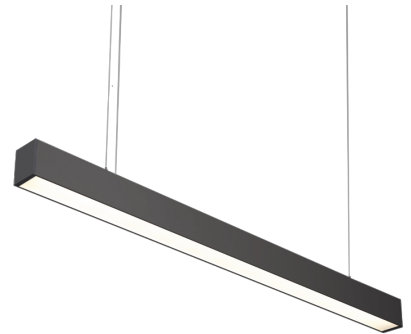

Technical datasheet

BASICSUS-1200-840-2-PD-BL

Product description

Basic linear led luminaire for offices, meeting rooms, corridors and households.

LED 220-240 V 50-60 Hz **IP20**  **CE** **CCT 4000 k** **CRI 80+**

Optical system	Lenses
Optical part material	PC
Housing material	Aluminium
Surface finish	Powder coated
Width	50.00 cm
Height	70.00 cm
Length	1,200.00 cm
Weight	1.70 kg
Service lifetime (L80 B30)	50 000 h
Warranty	3 years

Dimensions

l 1200 mm
 w 50 mm
 h 73 mm

Light distribution