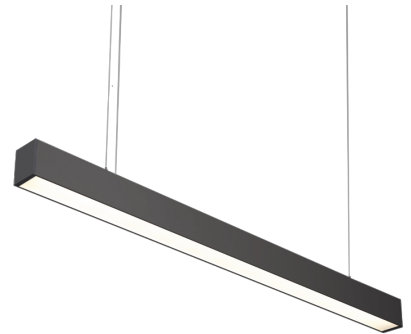

Technical datasheet

BASICSUS-1200-840-1-PD-BL

Product description

Basic linear led luminaire for offices, meeting rooms, corridors and households.

LED 220-240 V 50-60 Hz **IP20**  **CE** **CCT 4000 k** **CRI 80+**

Optical system	Lenses
Optical part material	PC
Housing material	Aluminium
Surface finish	Powder coated
Width	50.00 cm
Height	70.00 cm
Length	1,200.00 cm
Weight	1.70 kg
Service lifetime (L80 B30)	50 000 h
Warranty	3 years

Dimensions

l 1200 mm
 w 50 mm
 h 73 mm

Light distribution