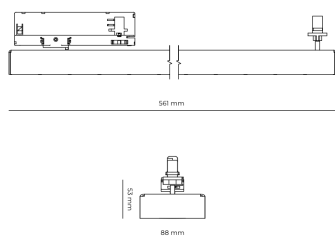

LED 220-240 V IP20    UGR < 19 CCT 5000 k CRI 90+

Product technical data

Mains voltage	220 - 240V AC, 50/60Hz
Connection method	3-phase track adapter
Dimming type	Non-dimmable
IP rating	20
Protection class	II
Ambient temperature	0 to +25 °C
Light source	LED
Colour temperature	5000k
Color rendering index	90
Rated luminous flux	5,117 lm
Connected load	45.80 W
Luminous efficacy	111.7 lm/W

Dimensions

Light distribution