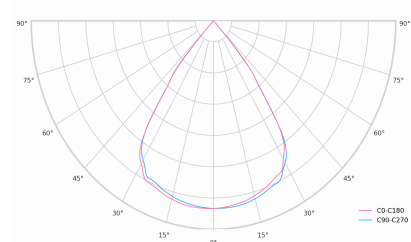

Light distribution