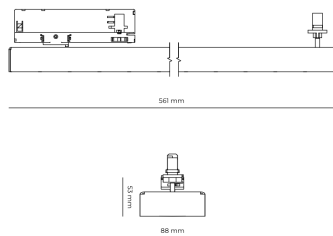

Dimensions