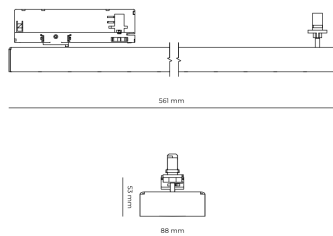

LED 220-240 V 50-60Hz **IP20** **UGR < 19** **CCT 5000 k** **CRI 90+**

Product technical data

Mains voltage	220 - 240V AC, 50/60Hz
Connection method	3-phase track adapter
Dimming type	Non-dimmable
IP rating	20
Protection class	II
Ambient temperature	0 to +25 °C
Light source	LED
Colour temperature	5000k
Color rendering index	90
Rated luminous flux	4,315 lm
Connected load	40.68 W
Luminous efficacy	106.1 lm/W

Dimensions

Light distribution