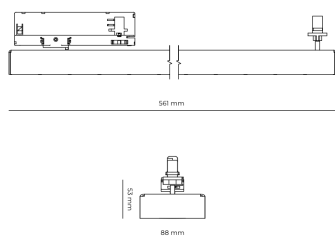

LED 220-240 V IP20    UGR < 19 CCT 5000 k CRI 90+

Product technical data

Mains voltage	220 - 240V AC, 50/60Hz
Connection method	3-phase track adapter
Dimming type	Non-dimmable
IP rating	20
Protection class	II
Ambient temperature	0 to +25 °C
Light source	LED
Colour temperature	5000k
Color rendering index	90
Rated luminous flux	4,770 lm
Connected load	40.68 W
Luminous efficacy	117.2 lm/W

Dimensions

Light distribution