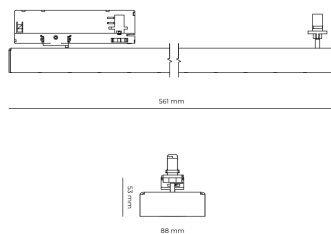

LED 220-240 V 50-60Hz **IP20**    **UGR < 19** **CCT 5000 k** **CRI 90+**

Product technical data

Mains voltage	220 - 240V AC, 50/60Hz
Connection method	3-phase track adapter
Dimming type	Non-dimmable
IP rating	20
Protection class	II
Ambient temperature	0 to +25 °C
Light source	LED
Colour temperature	5000k
Color rendering index	90
Rated luminous flux	3,179 lm
Connected load	27.57 W
Luminous efficacy	115.3 lm/W

Ripple	5 %
Inrush current	7 A
Inrush time	28 μs
Optical system	Lenses
Optical part material	PMMA
Housing material	Aluminium
Surface finish	Powder coated
Width	44.00 cm
Height	53.00 cm
Length	1,122.00 cm
Weight	2.80 kg
Service lifetime (L80 B10)	50 000 h
Warranty	5 years

Dimensions

Light distribution