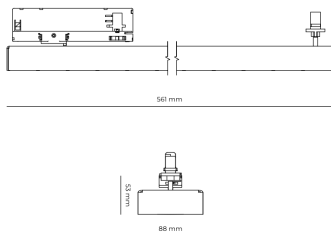

Ripple	5 %
Inrush current	7 A
Inrush time	28 µs
Optical system	Lenses
Optical part material	PMMA
Housing material	Aluminium
Surface finish	Powder coated
Width	44.00 cm
Height	53.00 cm
Length	1,122.00 cm
Weight	2.80 kg
Service lifetime (L80 B10)	50 000 h
Warranty	5 years

### Dimensions