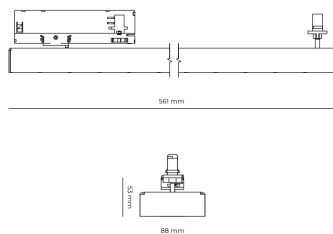

LED 220-240 V IP20    UGR < 19 CCT 4000 k CRI 90+

Product technical data

Mains voltage	220 - 240V AC, 50/60Hz
Connection method	3-phase track adapter
Dimming type	Non-dimmable
IP rating	20
Protection class	II
Ambient temperature	0 to +25 °C
Light source	LED
Colour temperature	4000k
Color rendering index	90
Rated luminous flux	3,218 lm
Connected load	33.28 W
Luminous efficacy	96.7 lm/W

Ripple	5 %
Inrush current	7 A
Inrush time	28 μs
Optical system	Lenses
Optical part material	PMMA
Housing material	Aluminium
Surface finish	Powder coated
Service lifetime (L80 B10)	50 000 h
Warranty	5 years

Dimensions

Light distribution