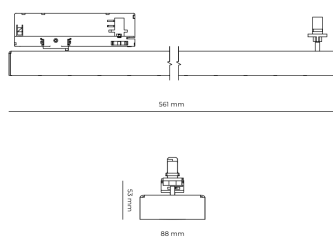

LED 220-240 V 50-60Hz **IP20**    **UGR < 19** **CCT 4000 k** **CRI 90+**

Product technical data

Mains voltage	220 - 240V AC, 50/60Hz
Connection method	3-phase track adapter
Dimming type	Non-dimmable
IP rating	20
Protection class	II
Ambient temperature	0 to +25 °C
Light source	LED
Colour temperature	4000k
Color rendering index	90
Rated luminous flux	2,718 lm
Connected load	22.72 W
Luminous efficacy	119.6 lm/W

Ripple	5 %
Inrush current	7 A
Inrush time	28 µs
Optical system	Lenses
Optical part material	PMMA
Housing material	Aluminium
Surface finish	Powder coated
Width	44.00 cm
Height	53.00 cm
Length	1,122.00 cm
Weight	2.80 kg
Service lifetime (L80 B10)	50 000 h
Warranty	5 years

Dimensions

Light distribution