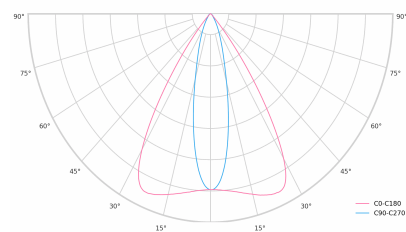

Light distribution