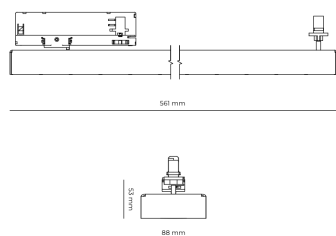

LED 220-240 V IP20    UGR < 19 CCT 3000 k CRI 90+

Product technical data

Mains voltage	220 - 240V AC, 50/60Hz
Connection method	3-phase track adapter
Dimming type	Non-dimmable
IP rating	20
Protection class	II
Ambient temperature	0 to +25 °C
Light source	LED
Colour temperature	3000k
Color rendering index	90
Rated luminous flux	3,513 lm
Connected load	33.28 W
Luminous efficacy	105.6 lm/W

Dimensions

Light distribution