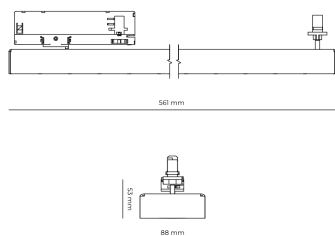

LED 220-240 V IP20    UGR < 19 CCT 3000 k CRI 90+

Product technical data

Mains voltage	220 - 240V AC, 50/60Hz	Ripple	5 %
Connection method	3-phase track adapter	Inrush current	7 A
Dimming type	Non-dimmable	Inrush time	28 µs
IP rating	20	Optical system	Lenses
Protection class	II	Optical part material	PMMA
Ambient temperature	0 to +25 °C	Housing material	Aluminium
Light source	LED	Surface finish	Powder coated
Colour temperature	3000k	Service lifetime (L80 B10)	50 000 h
Color rendering index	90	Warranty	5 years
Rated luminous flux	3,513 lm		
Connected load	33.28 W		
Luminous efficacy	105.6 lm/W		

Dimensions

Light distribution