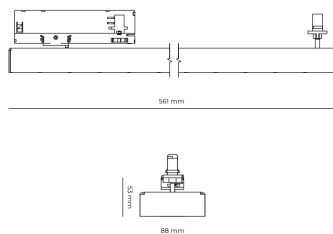

LED 220-240 V 50-60Hz **IP20**    **UGR < 19** **CCT 3000 k** **CRI 90+**

Product technical data

Mains voltage	220 - 240V AC, 50/60Hz
Connection method	3-phase track adapter
Dimming type	Non-dimmable
IP rating	20
Protection class	II
Ambient temperature	0 to +25 °C
Light source	LED
Colour temperature	3000k
Color rendering index	90
Rated luminous flux	2,362 lm
Connected load	22.72 W
Luminous efficacy	104.0 lm/W

Ripple	5 %
Inrush current	7 A
Inrush time	28 μs
Optical system	Lenses
Optical part material	PMMA
Housing material	Aluminium
Surface finish	Powder coated
Width	44.00 cm
Height	53.00 cm
Length	1,122.00 cm
Weight	2.80 kg
Service lifetime (L80 B10)	50 000 h
Warranty	5 years

Dimensions

Light distribution