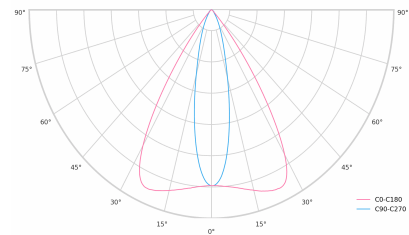

Light distribution