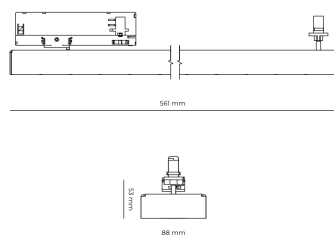

LED 220-240V 50-60Hz **IP20**    **UGR < 19** **CCT 5000 k** **CRI 80+**

Product technical data

Mains voltage	220 - 240V AC, 50/60Hz
Connection method	3-phase track adapter
Dimming type	Non-dimmable
IP rating	20
Protection class	II
Ambient temperature	0 to +25 °C
Light source	LED
Colour temperature	5000k
Color rendering index	80
Rated luminous flux	5,010 lm
Connected load	42.60 W
Luminous efficacy	117.6 lm/W

Ripple	5 %
Inrush current	7 A
Inrush time	28 μs
Optical system	Lenses
Optical part material	PMMA
Housing material	Aluminium
Surface finish	Powder coated
Service lifetime (L80 B10)	50 000 h
Warranty	5 years

Dimensions

Light distribution