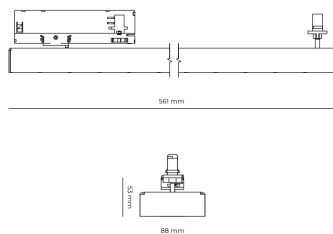

LED 220-240V 50-60Hz **IP20**    **UGR < 19** **CCT 5000 k** **CRI 80+**

Product technical data

Mains voltage	220 - 240V AC, 50/60Hz
Connection method	3-phase track adapter
Dimming type	Non-dimmable
IP rating	20
Protection class	II
Ambient temperature	0 to +25 °C
Light source	LED
Colour temperature	5000k
Color rendering index	80
Rated luminous flux	3,326 lm
Connected load	25.97 W
Luminous efficacy	128.1 lm/W

Ripple	5 %
Inrush current	7 A
Inrush time	28 μs
Optical system	Lenses
Optical part material	PMMA
Housing material	Aluminium
Surface finish	Powder coated
Width	44.00 cm
Height	53.00 cm
Length	1,122.00 cm
Weight	2.80 kg
Service lifetime (L80 B10)	50 000 h
Warranty	5 years

Dimensions

Light distribution