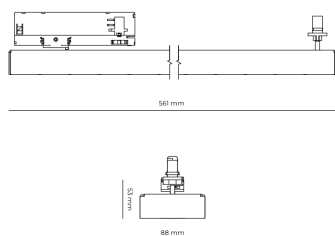

Dimensions