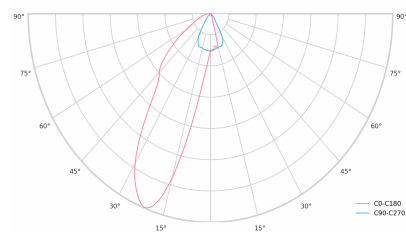

Light distribution