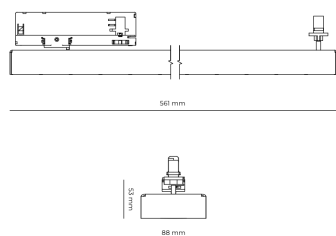

Dimensions