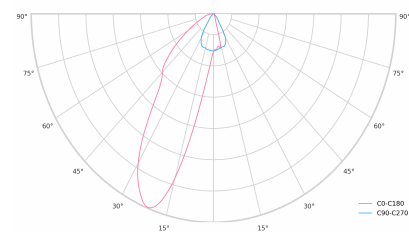

Light distribution