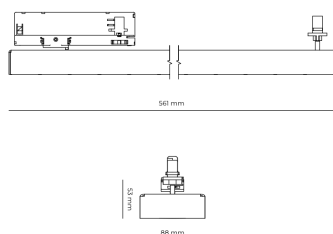

Dimensions