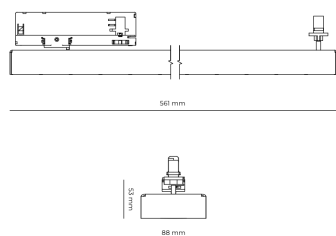

LED 220-240 V IP20    UGR < 19 CCT 3000 k CRI 80+

Product technical data

Mains voltage	220 - 240V AC, 50/60Hz
Connection method	3-phase track adapter
Dimming type	Non-dimmable
IP rating	20
Protection class	II
Ambient temperature	0 to +25 °C
Light source	LED
Colour temperature	3000k
Color rendering index	80
Rated luminous flux	4,401 lm
Connected load	42.60 W
Luminous efficacy	103.3 lm/W

Dimensions

Light distribution