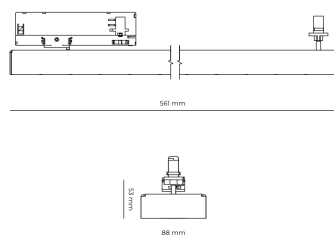

LED 220-240 V IP20    UGR < 19 CCT 3000 k CRI 80+

Product technical data

Mains voltage	220 - 240V AC, 50/60Hz
Connection method	3-phase track adapter
Dimming type	Non-dimmable
IP rating	20
Protection class	II
Ambient temperature	0 to +25 °C
Light source	LED
Colour temperature	3000k
Color rendering index	80
Rated luminous flux	4,000 lm
Connected load	37.74 W
Luminous efficacy	106.0 lm/W

Ripple	5 %
Inrush current	7 A
Inrush time	28 μs
Optical system	Lenses
Optical part material	PMMA
Housing material	Aluminium
Surface finish	Powder coated
Service lifetime (L80 B10)	50 000 h
Warranty	5 years

Dimensions

Light distribution